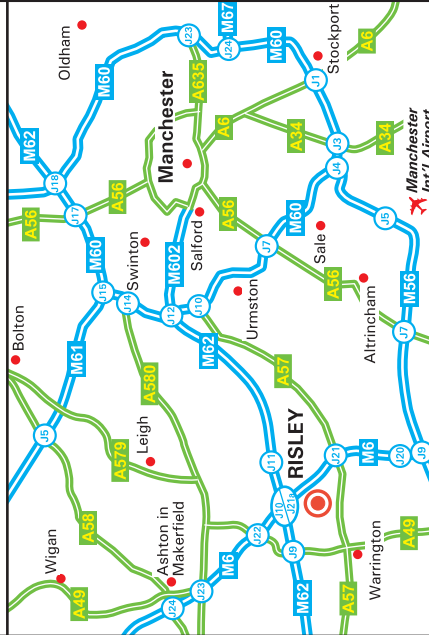

9 Birch Court, Grosvenor Grange,
Woolston, Warrington, Cheshire, WA1 4GD

t: +44 (0)845 388 5256
f: +44 (0)845 388 5259
www.adsign.co.uk

From M6 / The North / M62

- Leave M6 at junction 21a (signed Manchester, Bolton, Leeds & M62).
- Join the M62 towards Manchester and exit at next junction (11) and turn right onto the A574 towards Birchwood.
- Continue over 3 roundabouts and pass over the M6 motorway remaining on Birchwood Way (A574).
- At the next roundabout (College Place) turn left onto Woolston Grange Avenue (B5210).
- Continue over the next roundabout and then at the next roundabout, turn right onto Kingsland Grange.
- Continue onto Grosvenor Grange.
- Birch Court is located at the end of the road (see inset).

From M6 / The South

- Leave the M6 at junction 21 (signed Warrington, Irlam & A57).
- Join the B5210 (Woolston Grange Avenue).
- Continue straight over two roundabouts.
- At the next roundabout, turn left onto Kingsland Grange.
- Follow directions above from #.

By Train

- Birchwood station is served by trains from Manchester Piccadilly, Warrington Central, Liverpool Lime Street and Leeds.
- We are a short taxi ride from the station.