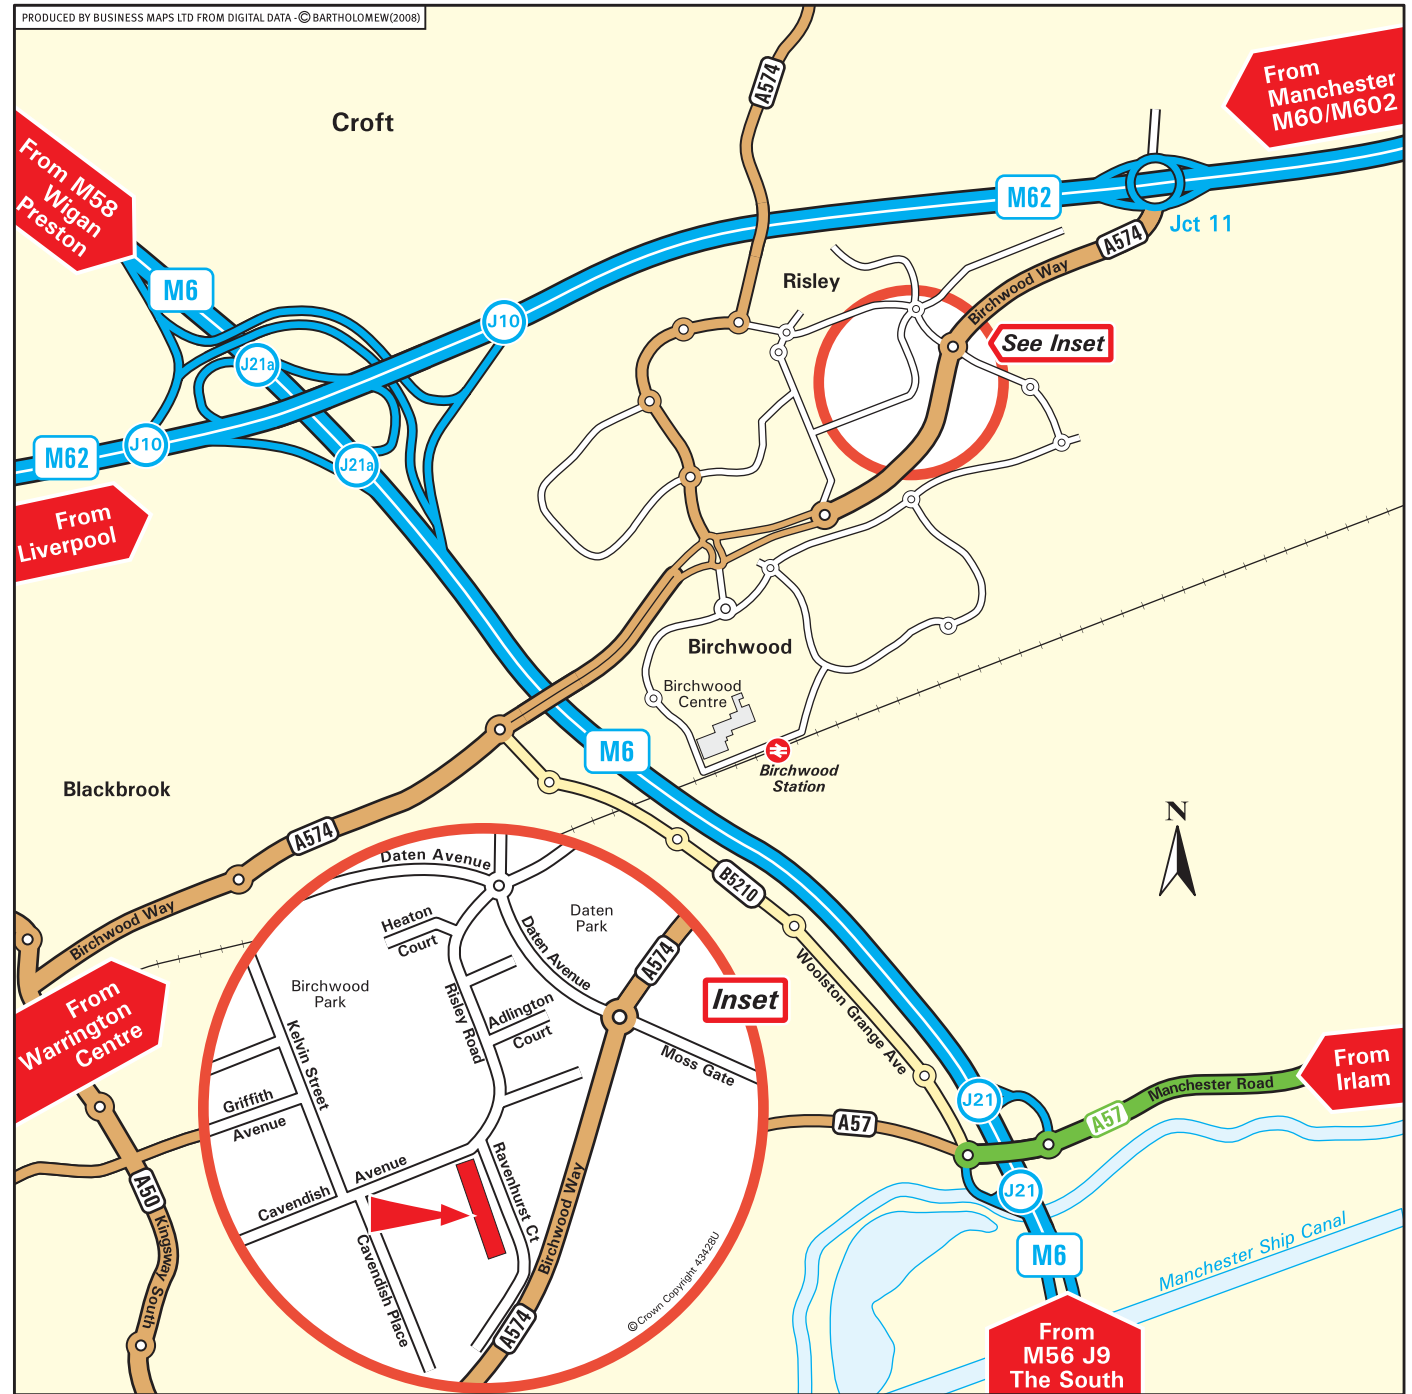

Sortimo International, 17 Ravenhurst Court
Birchwood, Warrington, WA3 6PN

t: +44 (0)845 388 5256
f: +44 (0)845 388 5259
www.adsign.co.uk

From M6

- Leave M6 at junction 21a (signed Manchester, Bolton, Leeds & M62).
- Join the M62 towards Manchester and exit at next junction (11) and turn right onto the A574 towards Birchwood.
- At roundabout take third exit onto Datan Avenue
- At next roundabout take the first exit onto Risley Road.
- Turn left into Ravenhurst Court.
- We are located on the right (see inset)

By Train

- Birchwood is the nearest station and is served by trains from Manchester Piccadilly, Warrington Central, Liverpool Lime Street and Leeds.
- We are a short taxi ride from the station.

PRODUCED BY BUSINESS MAPS LTD FROM DIGITAL DATA - © BARTHOLOMEW(2008)

Croft

From Manchester M60/M602

From M58 Wigan Preston

From Liverpool

See Inset

From Warrington Centre

Inset

From Irlam

From M56 J9 The South

© Crown Copyright 454280